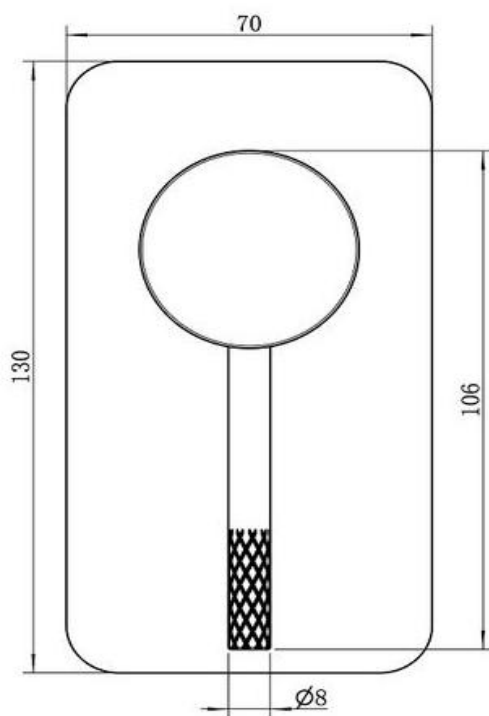

TIARA SHOWER MIXER

Pressure Rating: Min 150KPa - Max 500KPa

Temperature Rating: Min 1°C - Max 75°C

WaterMark
AS/NZS 3718
WM-022530

 Brushed Nickel
WT 7508BN

 Brushed Brass
WT 7508BB

 Gun Metal
WT 7508GM

SPECIFICATIONS