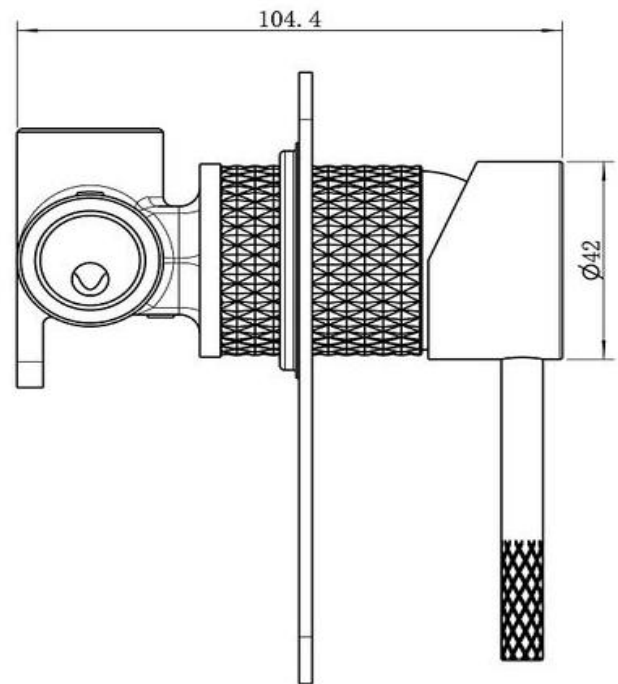

TIARA SHOWER MIXER

Pressure Rating: Min 150KPa - Max 500KPa

Temperature Rating: Min 1°C - Max 75°C

WaterMark
AS/NZS 3718
WM-022530

 Brushed Nickel
WT 7508BN

 Brushed Brass
WT 7508BB

 Gun Metal
WT 7508GM

SPECIFICATIONS